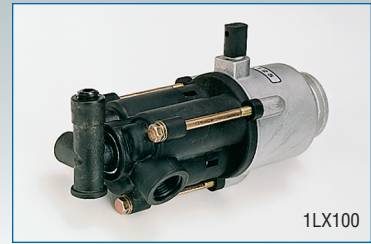

Specialized Pumps and Motorized Units

**Triplex
Pumps for
Specialized
Applications**

Model 3CP1125
w/6350 Pulse Pump

1LX100

Clutch Driven

Motorized Pump Unit

SPECIALIZED TRIPLEX PLUNGER PUMP SELECTION

PUMP MODEL	Flow GPM (L/M)	Pressure PSI (BAR)	Manifold Material	Horsepower HP (kW)	RPM	Drive Type
LX Axial Triplex Plunger Pumps						
1LX100	1.0 (3.8)	100 to 500 (7 to 35)	RTP	0.34 (0.25)	1725	Direct, Electric
1LX125	1.25 (4.75)	100 to 500 (7 to 35)	RTP	0.42 (0.31)	1725	Direct, Electric
1LXB100	1.0 (3.8)	100 to 500 (7 to 35)	RTP	0.34 (0.25)	1725	Belt
Clutch Driven Triplex Plunger Pumps						
340C1	4.0 (15.0)	100 to 1800 (7 to 125)	Brass	5.0 (3.7)	1725	Clutch-12 VDC
3CP1120C1	4.2 (15.9)	100 to 2200 (7 to 155)	Brass	6.3 (4.7)	1725	Clutch-12 VDC
5CP2150WC1	5.0 (19.0)	100 to 2000 (7 to 140)	W770	6.9 (5.1)	1725	Clutch-12 VDC
5CP3120CSC2	4.5 (17.0)	100 to 3500 (7 to 245)	Brass	10.8 (8.0)	2645	Clutch-12 VDC
290C1	3.5 (13.2)	100 to 1200 (7 to 85)	Brass	2.9 (2.2)	1200	Clutch-12 VDC
Motorized Pump Units with Flex Coupling and Bell Housing Mounting*						
340BH53	4.0 (15.0)	100 to 1825 (7 to 125)	Brass	5.0 (3.7)	1725	FC w/BH
350BH53	5.0 (19.0)	100 to 1460 (7 to 100)	Brass	5.0 (3.7)	1725	FC w/BH
5CP2140WCSBH53	4.0 (15.0)	100 to 1825 (7 to 125)	W770	5.0 (3.7)	1725	FC w/BH
5CP2150WBH53	5.0 (19.0)	100 to 1460 (7 to 100)	W770	5.0 (3.7)	1725	FC w/BH
Triplex Plunger Pump with Pulse Pump						
3CP1125	4.2 (15.9)	100 to 2200 (7 to 155)	Brass	6.3 (4.7)	1725	Direct, Electric
5CP3125	4.5 (17.0)	100 to 3000 (7 to 210)	Brass	9.2 (6.9)	1645	Belt
.MIST Low Flow High Pressure Triplex Plunger Pumps						
1DX015ELS.MIST	0.15 (0.56)	100 to 1200 (7 to 85)	Brass	.12 (0.09)	1725	Direct, Electric
1DX03ELS.MIST	0.3 (1.13)	100 to 1200 (7 to 85)	Brass	.24 (0.18)	1725	Direct, Electric
2DX05ELS.MIST	0.5 (1.89)	100 to 2000 (7 to 140)	Brass	.68 (0.51)	1725	Direct, Electric
2DX15ES.MIST	1.5 (5.7)	100 to 2000 (7 to 140)	Brass	2.0 (1.5)	3450	Direct, Electric
2DX20ES.MIST	2.0 (7.6)	100 to 2000 (7 to 140)	Brass	2.7 (2.0)	3450	Direct, Electric
2DX27ES.MIST	2.7 (10.2)	100 to 2000 (7 to 140)	Brass	3.7 (2.8)	3450	Direct, Electric
2DX30ES.MIST	3.0 (11.4)	100 to 1500 (7 to 105)	Brass	3.1 (2.3)	3450	Direct, Electric