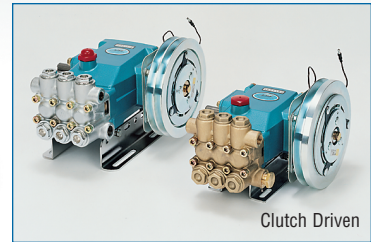

Specialized Pumps and Motorized Units

**Triplex
Pumps for
Specialized
Applications**

Model 3CP1125
w/6350 Pulse Pump

1LX100

Clutch Driven

Motorized Pump Unit

SPECIALIZED TRIPLEX PLUNGER PUMP SELECTION

PUMP MODEL	Flow GPM (L/M)	Pressure PSI (BAR)	Manifold Material	Horsepower HP (kW)	RPM	Drive Type
LX Axial Triplex Plunger Pumps						
1LX100	1.0 (3.8)	100 to 500 (7 to 35)	RTP	0.34 (0.25)	1725	Direct, Electric
1LX125	1.25 (4.75)	100 to 500 (7 to 35)	RTP	0.42 (0.31)	1725	Direct, Electric
1LXB100	1.0 (3.8)	100 to 500 (7 to 35)	RTP	0.34 (0.25)	1725	Belt
Clutch Driven Triplex Plunger Pumps						
340C1	4.0 (15.0)	100 to 1800 (7 to 125)	Brass	5.0 (3.7)	1725	Clutch-12 VDC
3CP1120C1	4.2 (15.9)	100 to 2200 (7 to 155)	Brass	6.3 (4.7)	1725	Clutch-12 VDC
5CP2150WC1	5.0 (19.0)	100 to 2000 (7 to 140)	W770	6.9 (5.1)	1725	Clutch-12 VDC
5CP3120CSC2	4.5 (17.0)	100 to 3500 (7 to 245)	Brass	10.8 (8.0)	2645	Clutch-12 VDC
290C1	3.5 (13.2)	100 to 1200 (7 to 85)	Brass	2.9 (2.2)	1200	Clutch-12 VDC
Motorized Pump Units with Flex Coupling and Bell Housing Mounting*						
340BH53	4.0 (15.0)	100 to 1825 (7 to 125)	Brass	5.0 (3.7)	1725	FC w/BH
350BH53	5.0 (19.0)	100 to 1460 (7 to 100)	Brass	5.0 (3.7)	1725	FC w/BH
5CP2140WCSBH53	4.0 (15.0)	100 to 1825 (7 to 125)	W770	5.0 (3.7)	1725	FC w/BH
5CP2150WBH53	5.0 (19.0)	100 to 1460 (7 to 100)	W770	5.0 (3.7)	1725	FC w/BH
Triplex Plunger Pump with Pulse Pump						
3CP1125	4.2 (15.9)	100 to 2200 (7 to 155)	Brass	6.3 (4.7)	1725	Direct, Electric
5CP3125	4.5 (17.0)	100 to 3000 (7 to 210)	Brass	9.2 (6.9)	1645	Belt
.MIST Low Flow High Pressure Triplex Plunger Pumps						
1DX015ELS.MIST	0.15 (0.56)	100 to 1200 (7 to 85)	Brass	.12 (0.09)	1725	Direct, Electric
1DX03ELS.MIST	0.3 (1.13)	100 to 1200 (7 to 85)	Brass	.24 (0.18)	1725	Direct, Electric
2DX05ELS.MIST	0.5 (1.89)	100 to 2000 (7 to 140)	Brass	.68 (0.51)	1725	Direct, Electric
2DX15ES.MIST	1.5 (5.7)	100 to 2000 (7 to 140)	Brass	2.0 (1.5)	3450	Direct, Electric
2DX20ES.MIST	2.0 (7.6)	100 to 2000 (7 to 140)	Brass	2.7 (2.0)	3450	Direct, Electric
2DX27ES.MIST	2.7 (10.2)	100 to 2000 (7 to 140)	Brass	3.7 (2.8)	3450	Direct, Electric
2DX30ES.MIST	3.0 (11.4)	100 to 1500 (7 to 105)	Brass	3.1 (2.3)	3450	Direct, Electric