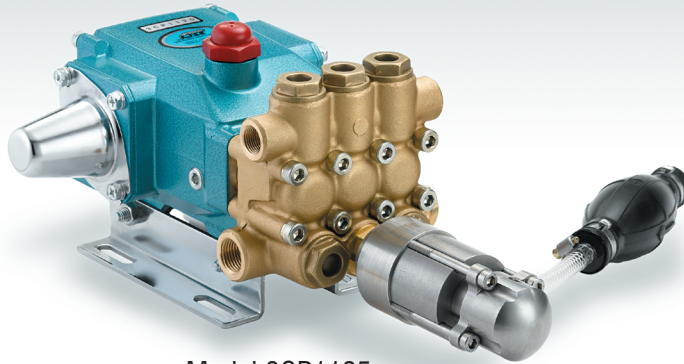

Specialized Pumps and Motorized Units

**Triplex
Pumps for
Specialized
Applications**

Model 3CP1125
w/6350 Pulse Pump

1LX100

Clutch Driven

Motorized Pump Unit

SPECIALIZED TRIPLEX PLUNGER PUMP SELECTION

PUMP MODEL	Flow GPM (L/M)	Pressure PSI (BAR)	Manifold Material	Horsepower HP (kW)	RPM	Drive Type
LX Axial Triplex Plunger Pumps						
1LX100	1.0 (3.8)	100 to 500 (7 to 35)	RTP	0.34 (0.25)	1725	Direct, Electric
1LX125	1.25 (4.75)	100 to 500 (7 to 35)	RTP	0.42 (0.31)	1725	Direct, Electric
1LXB100	1.0 (3.8)	100 to 500 (7 to 35)	RTP	0.34 (0.25)	1725	Belt
Clutch Driven Triplex Plunger Pumps						
340C1	4.0 (15.0)	100 to 1800 (7 to 125)	Brass	5.0 (3.7)	1725	Clutch-12 VDC
3CP1120C1	4.2 (15.9)	100 to 2200 (7 to 155)	Brass	6.3 (4.7)	1725	Clutch-12 VDC
5CP2150WC1	5.0 (19.0)	100 to 2000 (7 to 140)	W770	6.9 (5.1)	1725	Clutch-12 VDC
5CP3120CSC2	4.5 (17.0)	100 to 3500 (7 to 245)	Brass	10.8 (8.0)	2645	Clutch-12 VDC
290C1	3.5 (13.2)	100 to 1200 (7 to 85)	Brass	2.9 (2.2)	1200	Clutch-12 VDC
Motorized Pump Units with Flex Coupling and Bell Housing Mounting*						
340BH53	4.0 (15.0)	100 to 1825 (7 to 125)	Brass	5.0 (3.7)	1725	FC w/BH
350BH53	5.0 (19.0)	100 to 1460 (7 to 100)	Brass	5.0 (3.7)	1725	FC w/BH
5CP2140WCSBH53	4.0 (15.0)	100 to 1825 (7 to 125)	W770	5.0 (3.7)	1725	FC w/BH
5CP2150WBH53	5.0 (19.0)	100 to 1460 (7 to 100)	W770	5.0 (3.7)	1725	FC w/BH
Triplex Plunger Pump with Pulse Pump						
3CP1125	4.2 (15.9)	100 to 2200 (7 to 155)	Brass	6.3 (4.7)	1725	Direct, Electric
5CP3125	4.5 (17.0)	100 to 3000 (7 to 210)	Brass	9.2 (6.9)	1645	Belt
.MIST Low Flow High Pressure Triplex Plunger Pumps						
1DX015ELS.MIST	0.15 (0.56)	100 to 1200 (7 to 85)	Brass	.12 (0.09)	1725	Direct, Electric
1DX03ELS.MIST	0.3 (1.13)	100 to 1200 (7 to 85)	Brass	.24 (0.18)	1725	Direct, Electric
2DX05ELS.MIST	0.5 (1.89)	100 to 2000 (7 to 140)	Brass	.68 (0.51)	1725	Direct, Electric
2DX15ES.MIST	1.5 (5.7)	100 to 2000 (7 to 140)	Brass	2.0 (1.5)	3450	Direct, Electric
2DX20ES.MIST	2.0 (7.6)	100 to 2000 (7 to 140)	Brass	2.7 (2.0)	3450	Direct, Electric
2DX27ES.MIST	2.7 (10.2)	100 to 2000 (7 to 140)	Brass	3.7 (2.8)	3450	Direct, Electric
2DX30ES.MIST	3.0 (11.4)	100 to 1500 (7 to 105)	Brass	3.1 (2.3)	3450	Direct, Electric