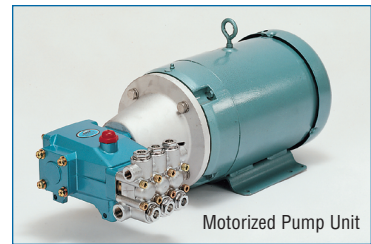

Specialized Pumps and Motorized Units

**Triplex
Pumps for
Specialized
Applications**

Model 3CP1125
w/6350 Pulse Pump

1LX100

Clutch Driven

Motorized Pump Unit

SPECIALIZED TRIPLEX PLUNGER PUMP SELECTION

PUMP MODEL	Flow GPM (L/M)	Pressure PSI (BAR)	Manifold Material	Horsepower HP (kW)	RPM	Drive Type
LX Axial Triplex Plunger Pumps						
1LX100	1.0 (3.8)	100 to 500 (7 to 35)	RTP	0.34 (0.25)	1725	Direct, Electric
1LX125	1.25 (4.75)	100 to 500 (7 to 35)	RTP	0.42 (0.31)	1725	Direct, Electric
1LXB100	1.0 (3.8)	100 to 500 (7 to 35)	RTP	0.34 (0.25)	1725	Belt
Clutch Driven Triplex Plunger Pumps						
340C1	4.0 (15.0)	100 to 1800 (7 to 125)	Brass	5.0 (3.7)	1725	Clutch-12 VDC
3CP1120C1	4.2 (15.9)	100 to 2200 (7 to 155)	Brass	6.3 (4.7)	1725	Clutch-12 VDC
5CP2150WC1	5.0 (19.0)	100 to 2000 (7 to 140)	W770	6.9 (5.1)	1725	Clutch-12 VDC
5CP3120CSC2	4.5 (17.0)	100 to 3500 (7 to 245)	Brass	10.8 (8.0)	2645	Clutch-12 VDC
290C1	3.5 (13.2)	100 to 1200 (7 to 85)	Brass	2.9 (2.2)	1200	Clutch-12 VDC
Motorized Pump Units with Flex Coupling and Bell Housing Mounting*						
340BH53	4.0 (15.0)	100 to 1825 (7 to 125)	Brass	5.0 (3.7)	1725	FC w/BH
350BH53	5.0 (19.0)	100 to 1460 (7 to 100)	Brass	5.0 (3.7)	1725	FC w/BH
5CP2140WCSBH53	4.0 (15.0)	100 to 1825 (7 to 125)	W770	5.0 (3.7)	1725	FC w/BH
5CP2150WBH53	5.0 (19.0)	100 to 1460 (7 to 100)	W770	5.0 (3.7)	1725	FC w/BH
Triplex Plunger Pump with Pulse Pump						
3CP1125	4.2 (15.9)	100 to 2200 (7 to 155)	Brass	6.3 (4.7)	1725	Direct, Electric
5CP3125	4.5 (17.0)	100 to 3000 (7 to 210)	Brass	9.2 (6.9)	1645	Belt
.MIST Low Flow High Pressure Triplex Plunger Pumps						
1DX015ELS.MIST	0.15 (0.56)	100 to 1200 (7 to 85)	Brass	.12 (0.09)	1725	Direct, Electric
1DX03ELS.MIST	0.3 (1.13)	100 to 1200 (7 to 85)	Brass	.24 (0.18)	1725	Direct, Electric
2DX05ELS.MIST	0.5 (1.89)	100 to 2000 (7 to 140)	Brass	.68 (0.51)	1725	Direct, Electric
2DX15ES.MIST	1.5 (5.7)	100 to 2000 (7 to 140)	Brass	2.0 (1.5)	3450	Direct, Electric
2DX20ES.MIST	2.0 (7.6)	100 to 2000 (7 to 140)	Brass	2.7 (2.0)	3450	Direct, Electric
2DX27ES.MIST	2.7 (10.2)	100 to 2000 (7 to 140)	Brass	3.7 (2.8)	3450	Direct, Electric
2DX30ES.MIST	3.0 (11.4)	100 to 1500 (7 to 105)	Brass	3.1 (2.3)	3450	Direct, Electric